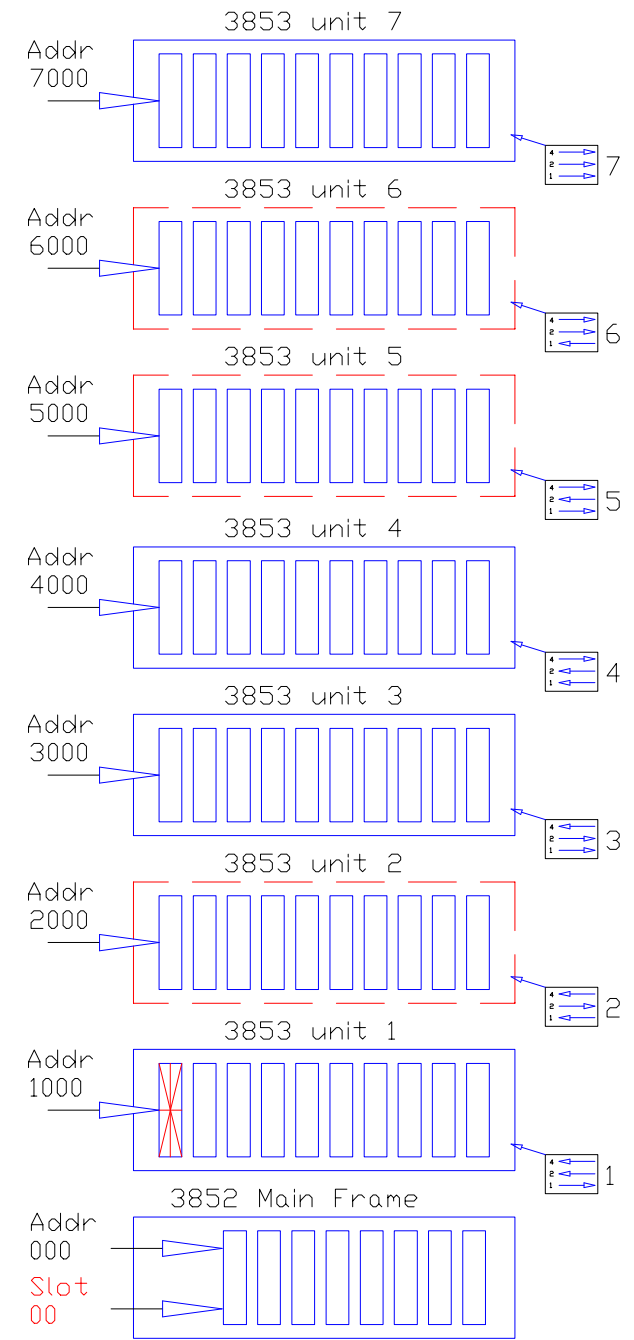

Board 10 Auxillary Rectifiers

Analog Inputs

= slots used = 3853 unit in aux box