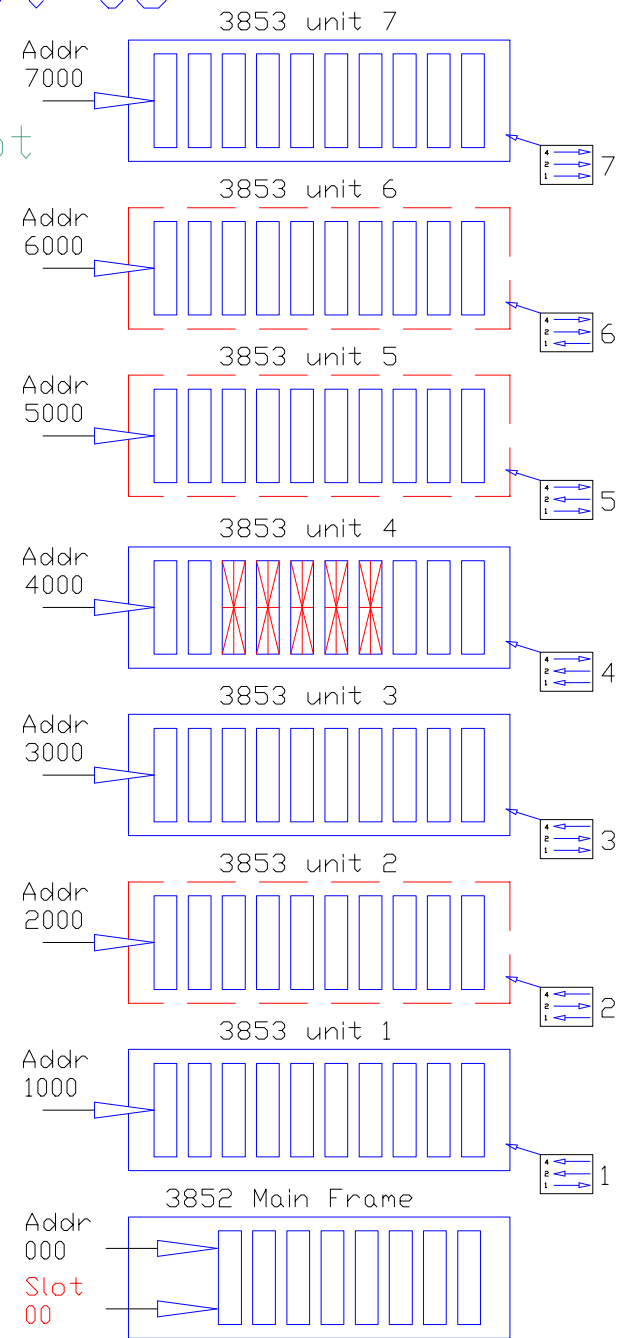

Board 20 3853 unit 4 slot 02 - slot 06

Station

3853
Unit, Slot

Analog Outputs

= slots used

= 3853 unit in aux box