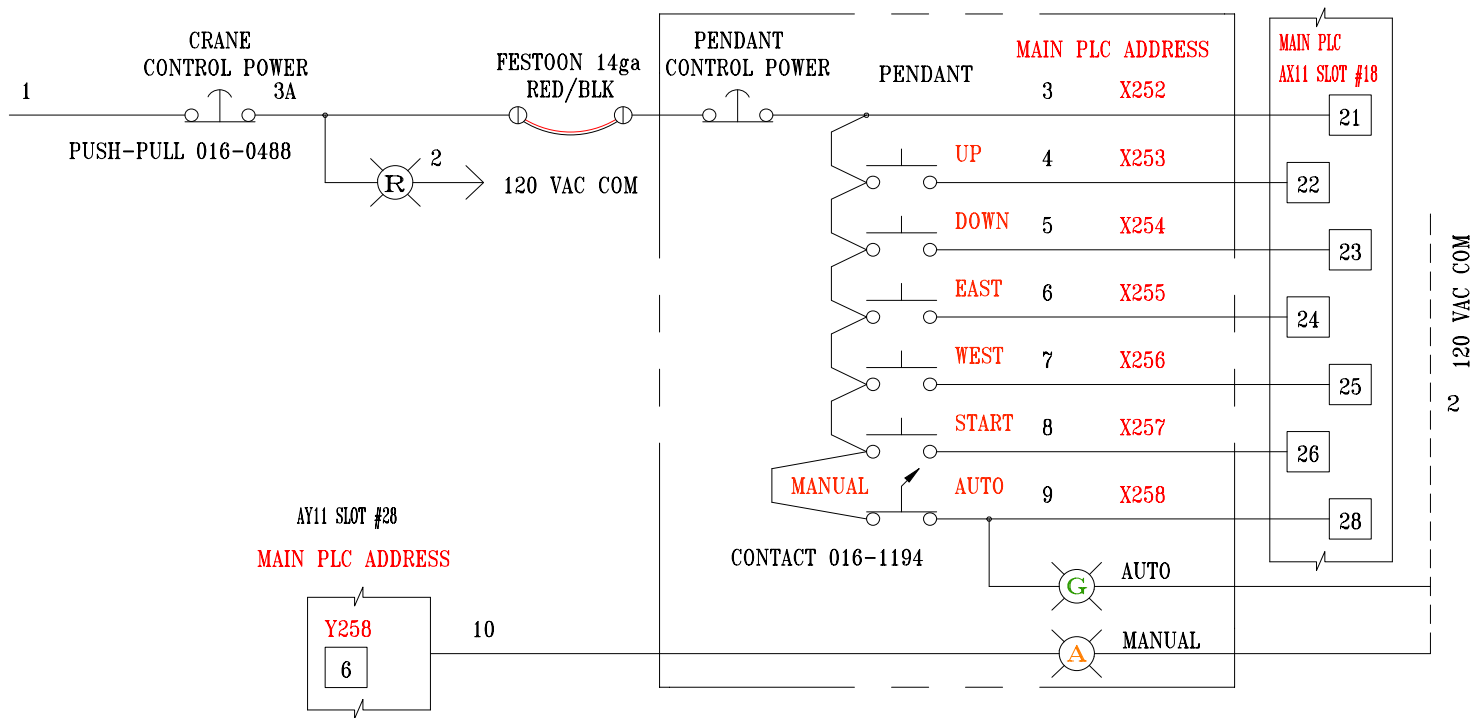

# Robot S9 Main PLC Connections

See Pendant print for details

Meridian Automotive Systems

TITLE  
Robot S9 Main PLC

Torrance	File Name Robot S9 All Diagrams	REV 001
12.mar.2003	File Type TCW / DWG / PDF	SHEET 5 of 10