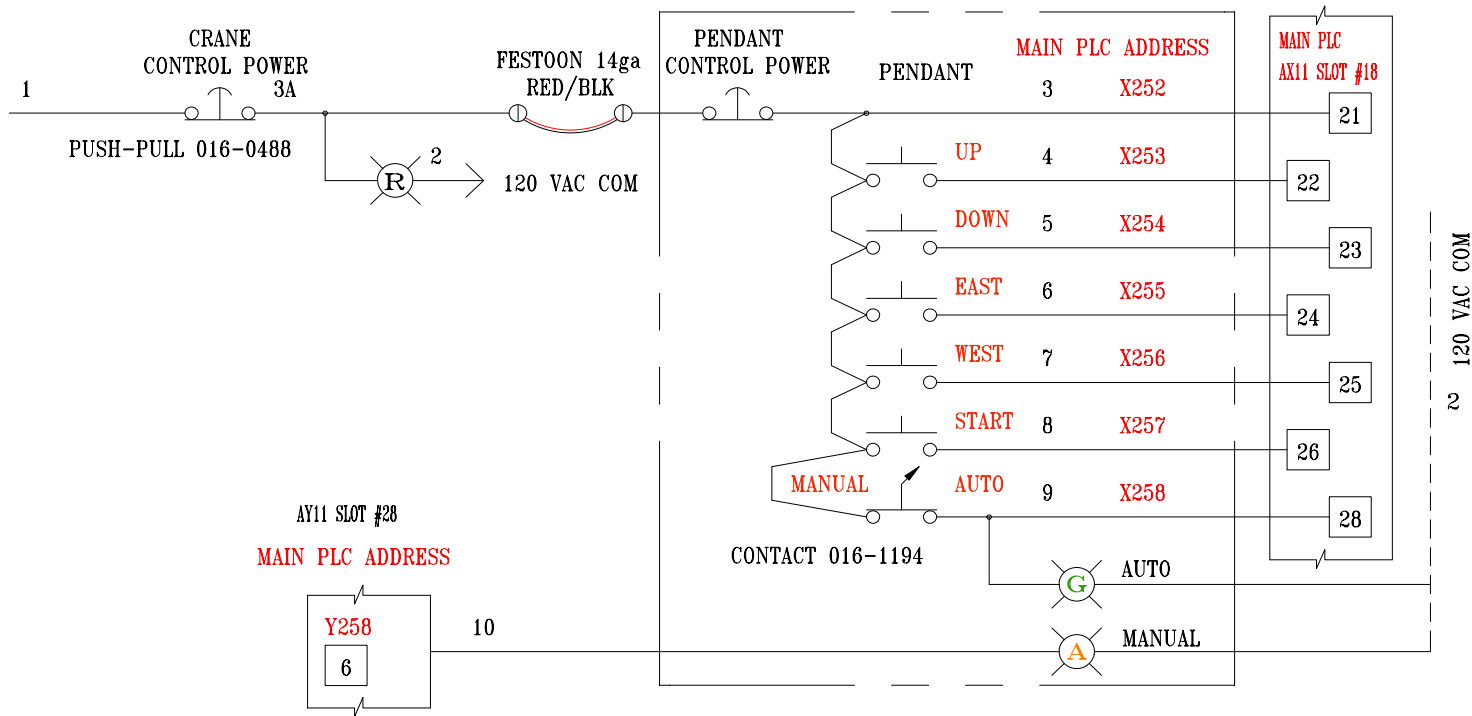

Robot S9 Main PLC Connections

See Pendant print for details

Meridian Automotive Systems

TITLE
Robot S9 Main PLC

Torrance	File Name Robot S9 All Diagrams	REV 001
12.mar.2003	File Type TCW / DWG / PDF	SHEET 5 of 10