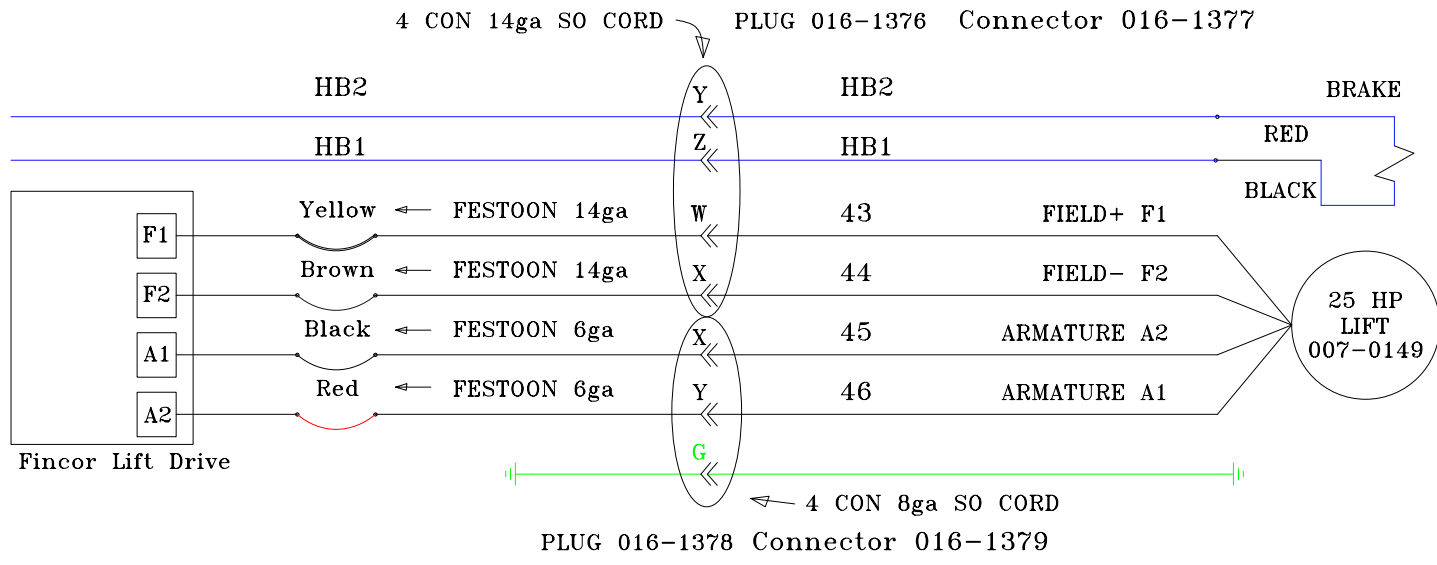

Robot S9 Motor Connections

Meridian Automotive Systems

TITLE
Robot S9 Motor Wiring

Torrance	File Name Robot S9 All Diagrams	REV 001
12.mar.2003	File Type TCW / DWG / PDF	SHEET 10 of 10