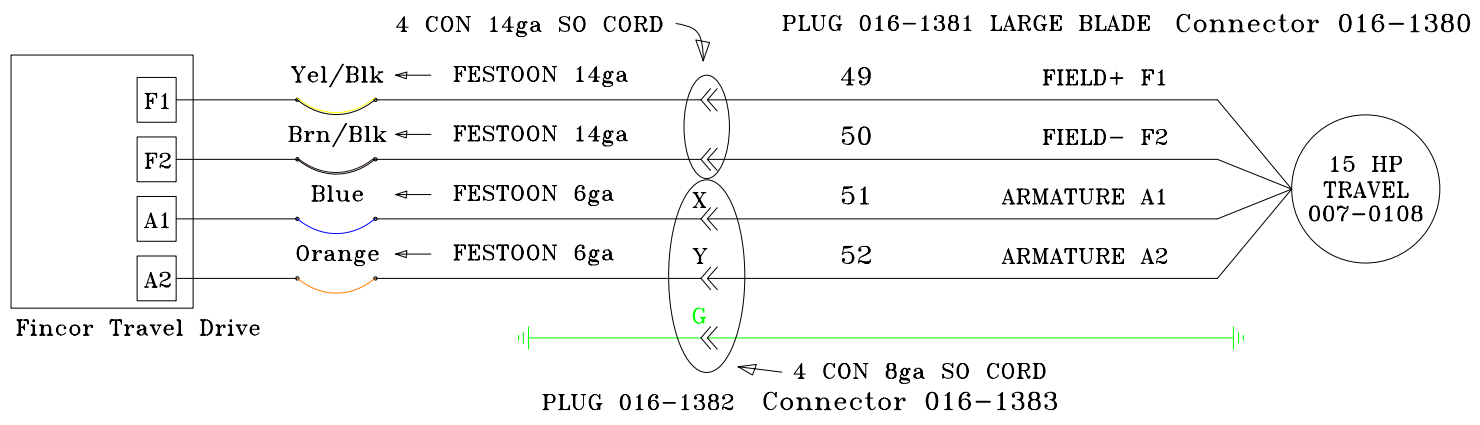

Robot S9 Motor Connections

Meridian Automotive Systems

TITLE
Robot S9 Motor Wiring

Torrance	File Name Robot S9 All Diagrams	REV 001
12.mar.2003	File Type TCW / DWG / PDF	SHEET 10 of 10