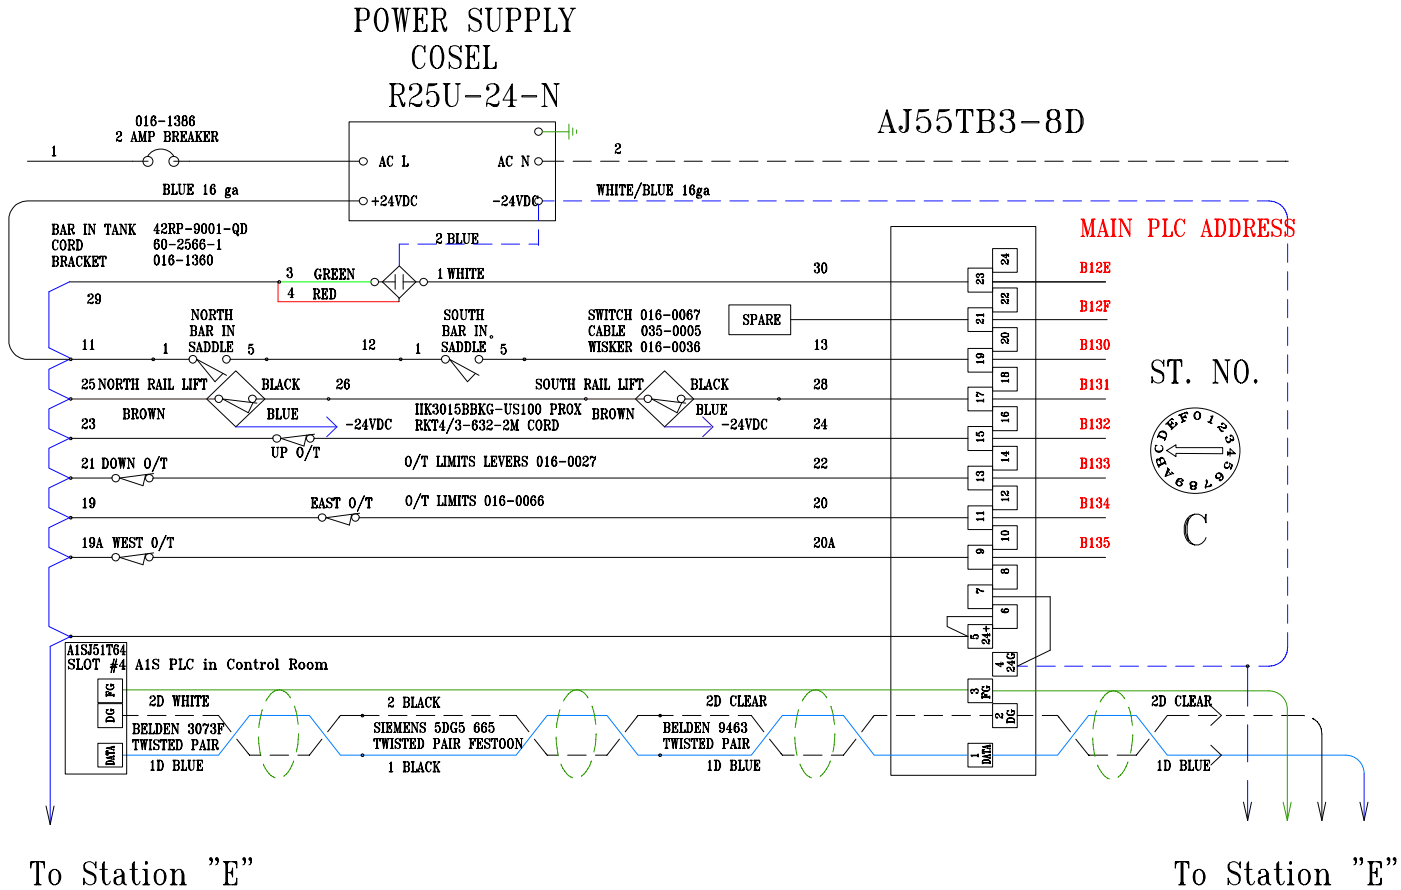

Robot S9 Remote PLC Station "C"

Meridian Automotive Systems

TITLE
Robot S9 PLC Module C

File Name Torrance 12.mar.2003	Robot S9 All Diagrams	REV 001
File Type TCW / DWG / PDF	SHEET 4 of 10	