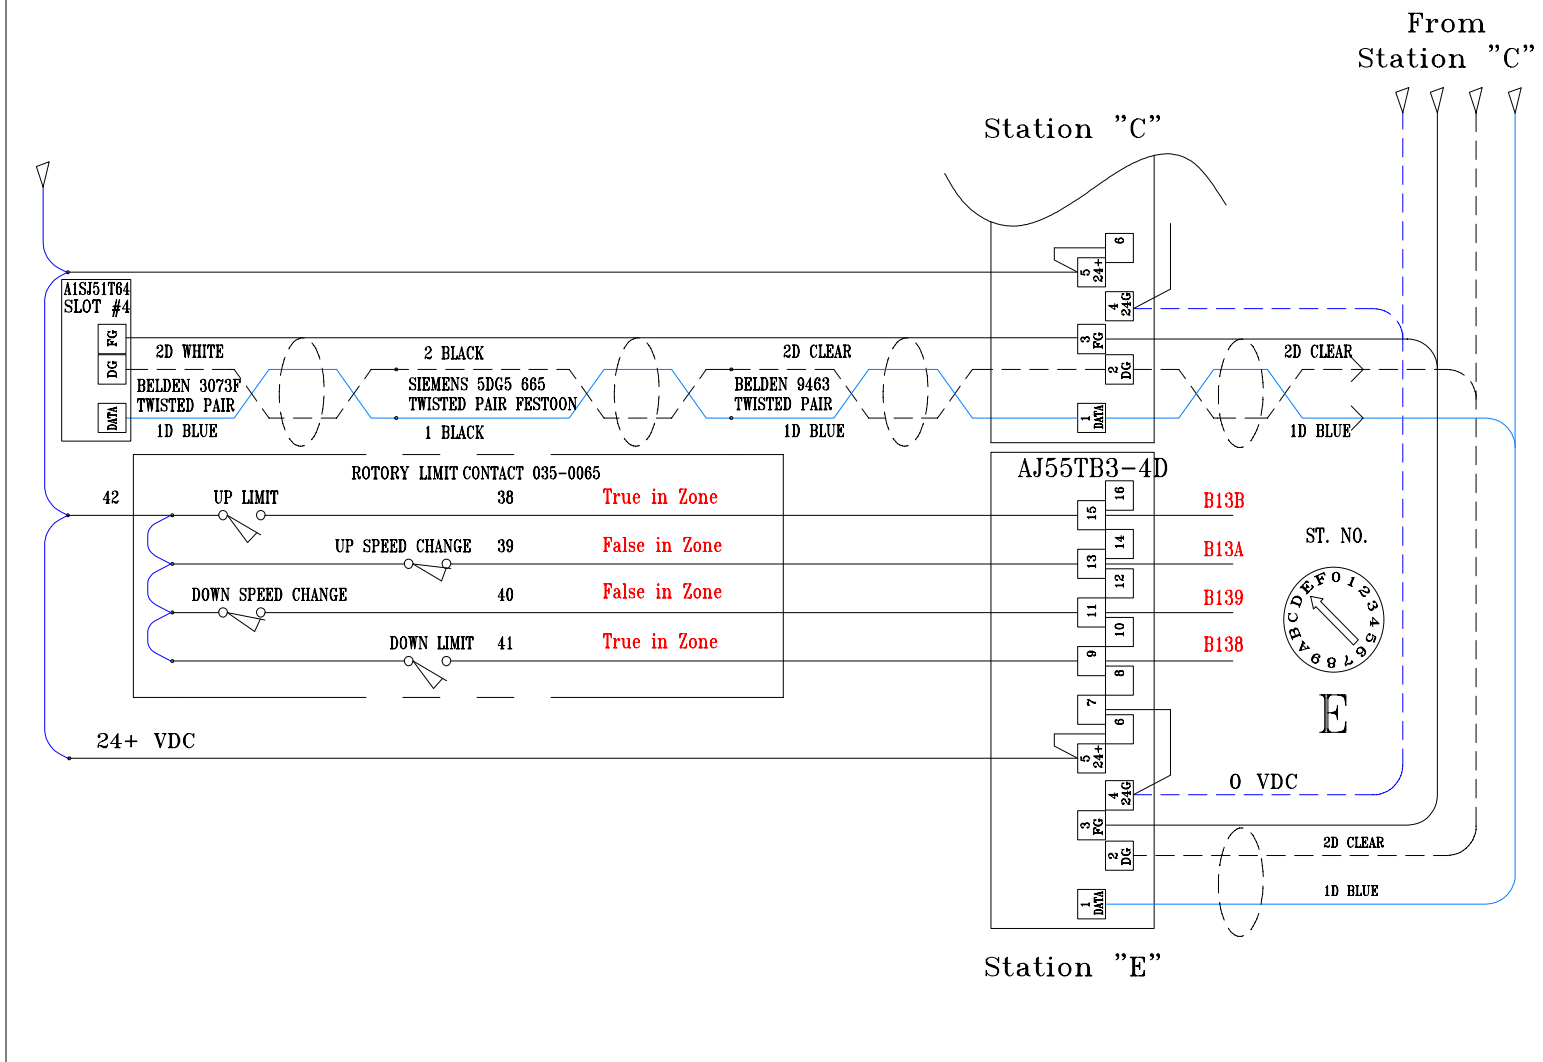

Robot S9 Remote PLC Station "E"

	Meridian Automotive Systems	
	TITLE Robot S9 PLC Module E	
Torrance	File Name Robot S9 All Diagrams	REV 001
12.mar.2003	File Type TCW / DWG / PDF	SHEET 3 of 10