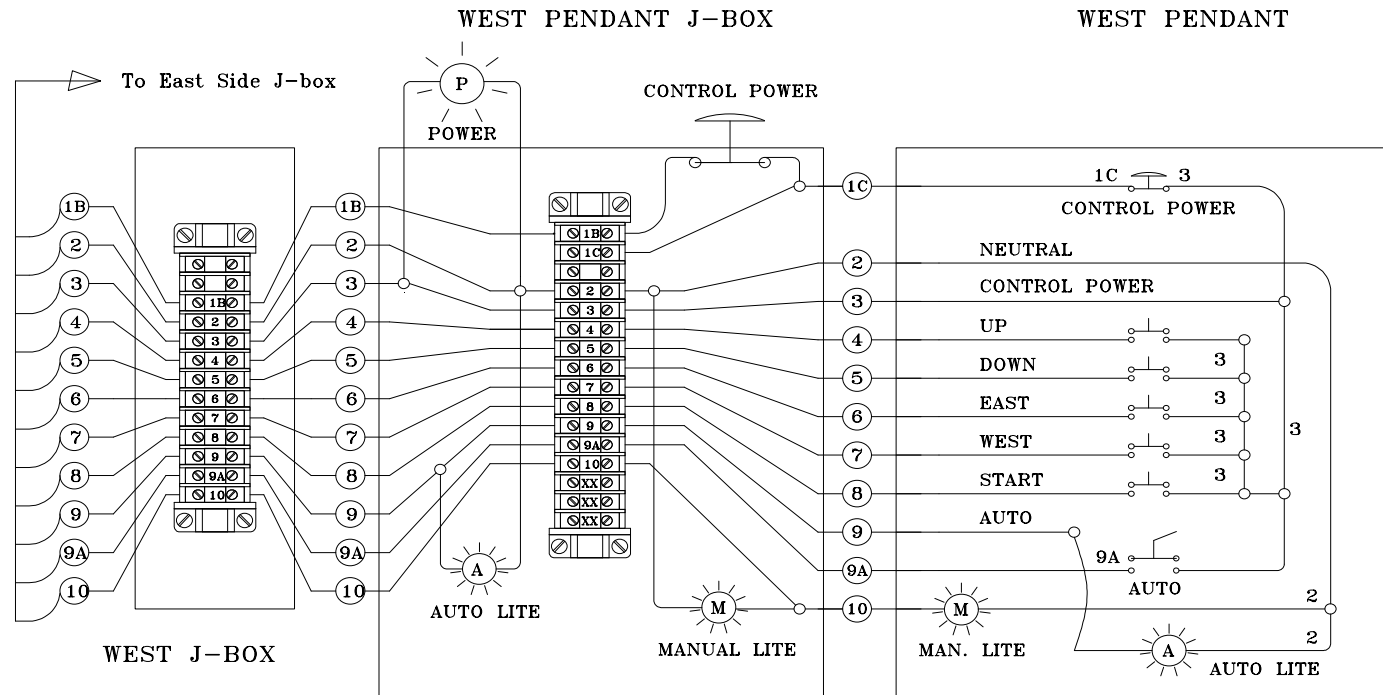

Robot S9 West Pendant

Ground wire not shown. All metallic conduit, boxes and interiors must be grounded.

Meridian Automotive Systems

TITLE
Robot S9 West Pendant

File Name Torrance	Robot S9 All Diagrams	REV 001
12.mar.2003	File Type TCW / DWG / PDF	SHEET 7 of 10