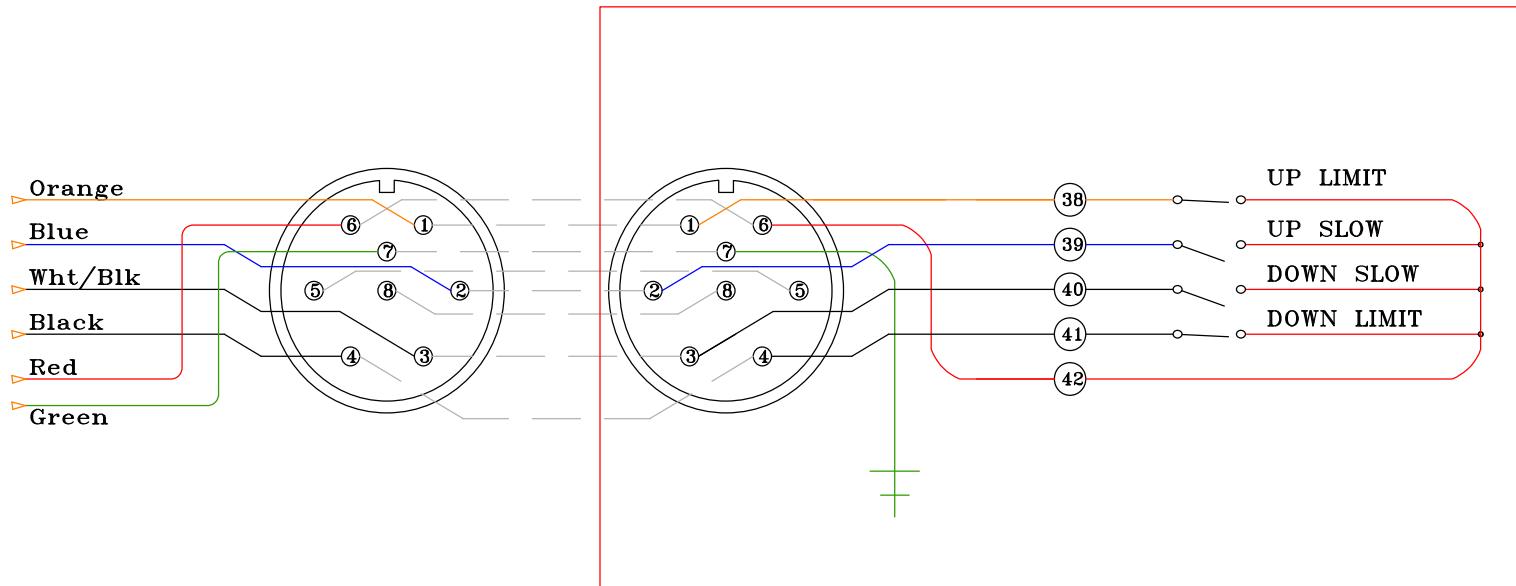

LIMIT SW (ROTARY)
 COMPLETE UNIT 035-0099
 CONTACT 035-0065

	Meridian Automotive Systems	
	TITLE Typical Line Robots	
Torrance	File Name Typical field wiring for all line robots	REV 001
5.jun.2003	File Type TCW / DWG	SHEET 3 of 4