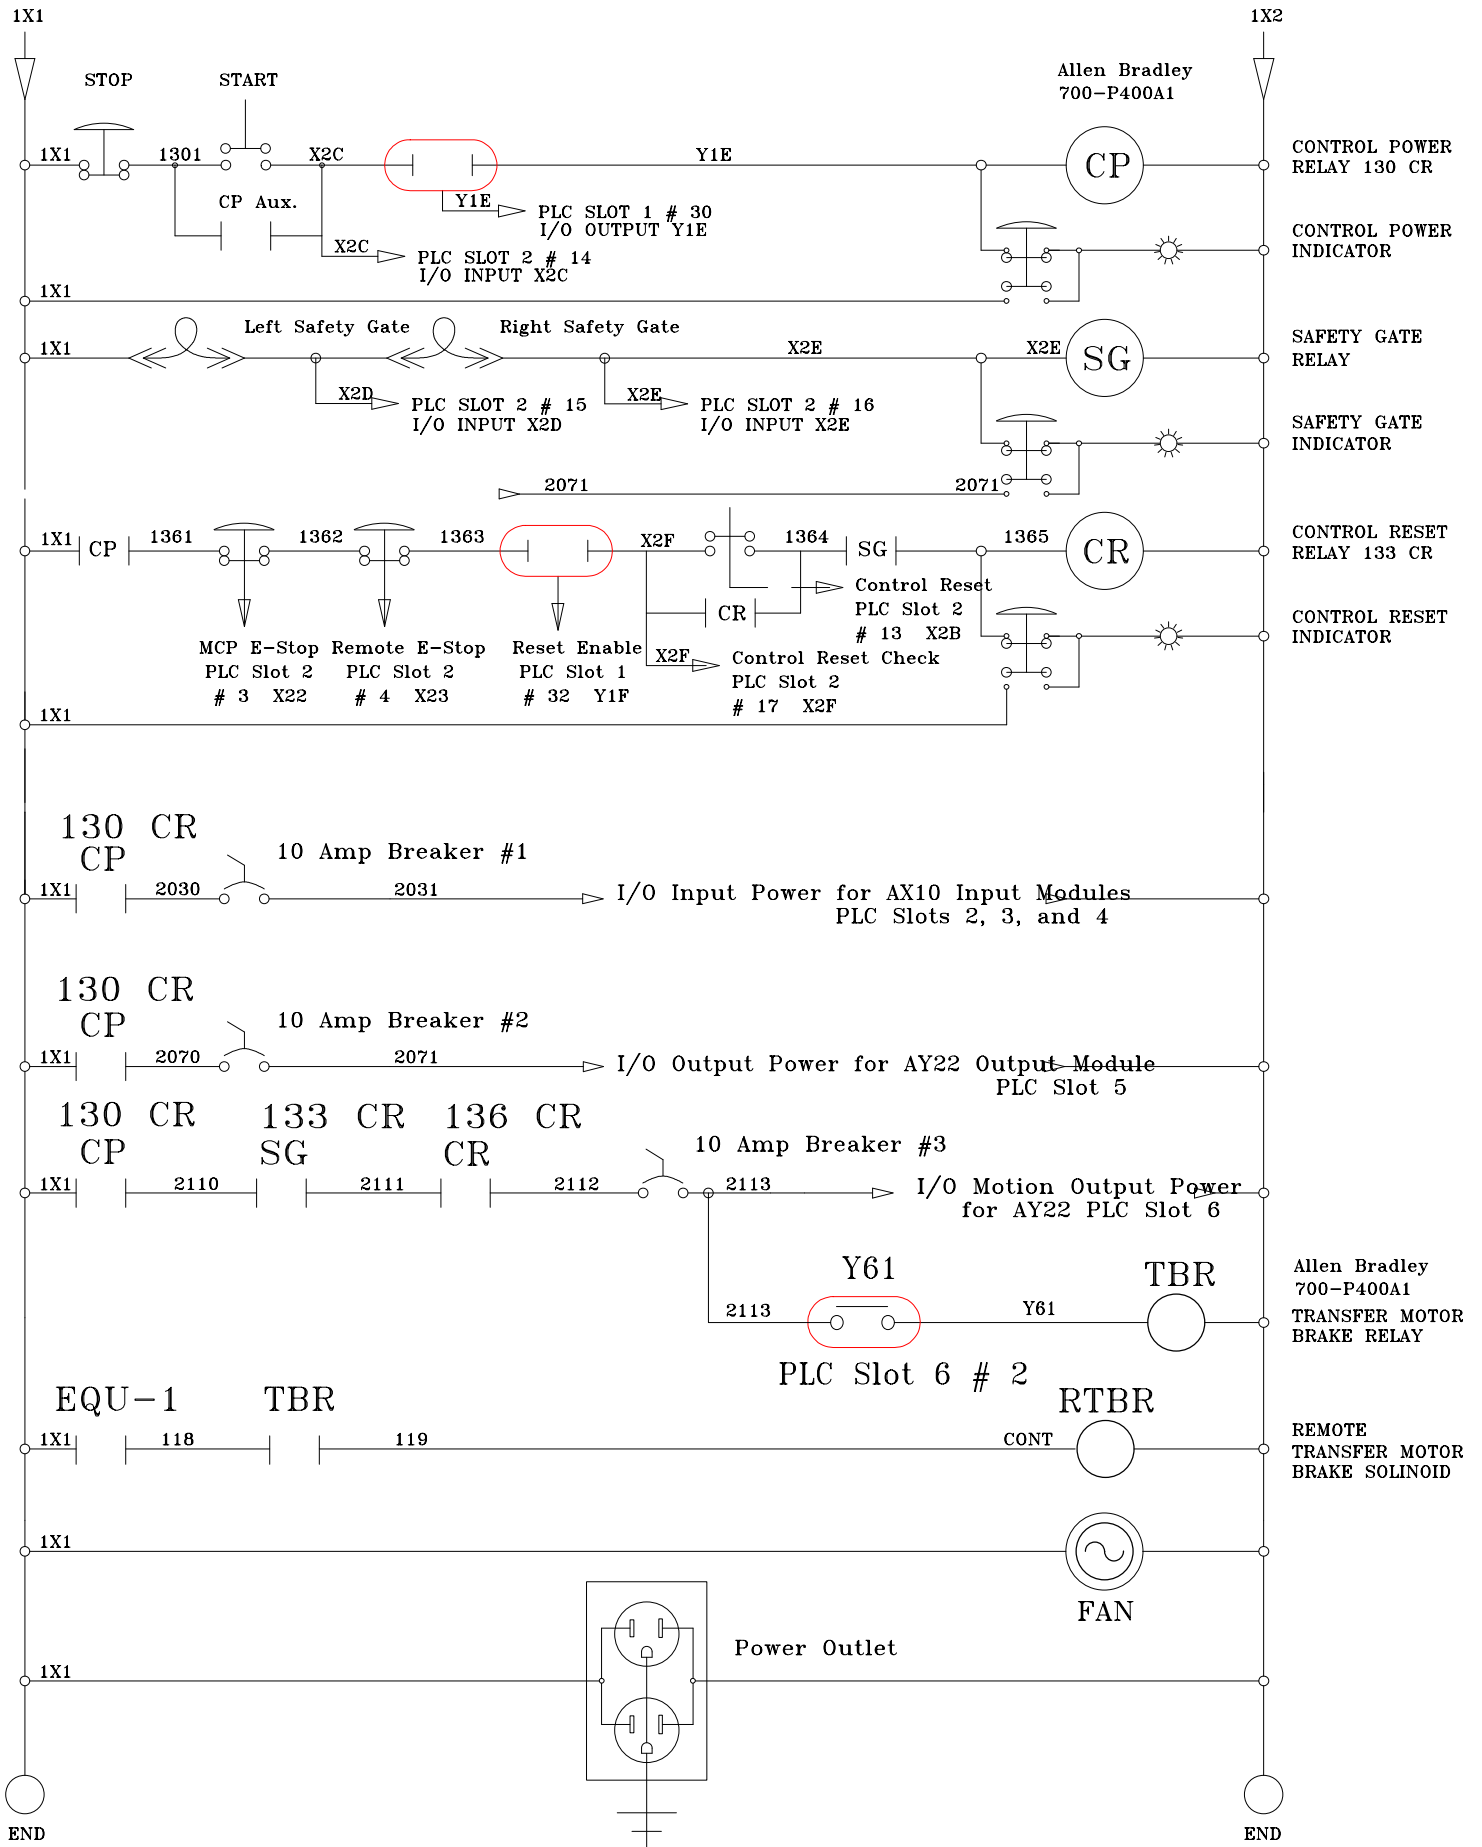

# Walking Beam 120 VAC Control Circuits