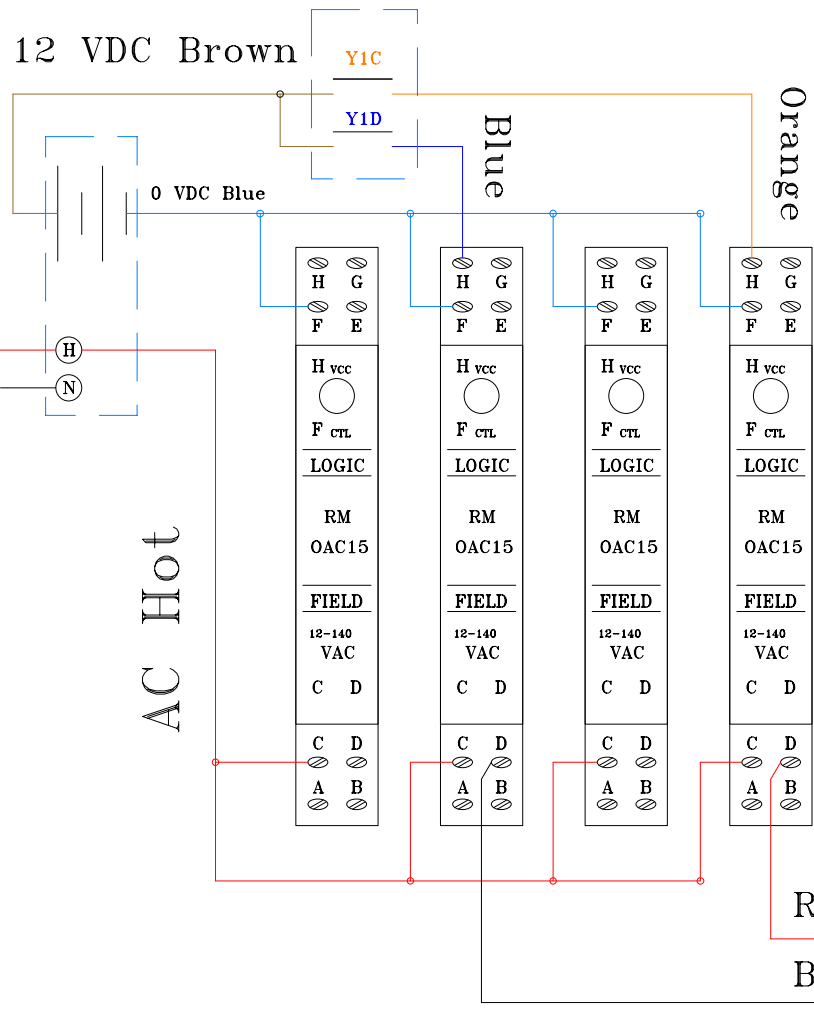

Beam to H.P. Interface

WALKING
BEAM
SLOT 1
AY10A-UL

12 VDC
INPUT

0 VDC

Red OPTO RACK 5-15 CONVEYOR @ HOME (EAST)
Black OPTO RACK 5-16 CONVEYOR @ PICK (WEST)

RM
OAC15
Schematic